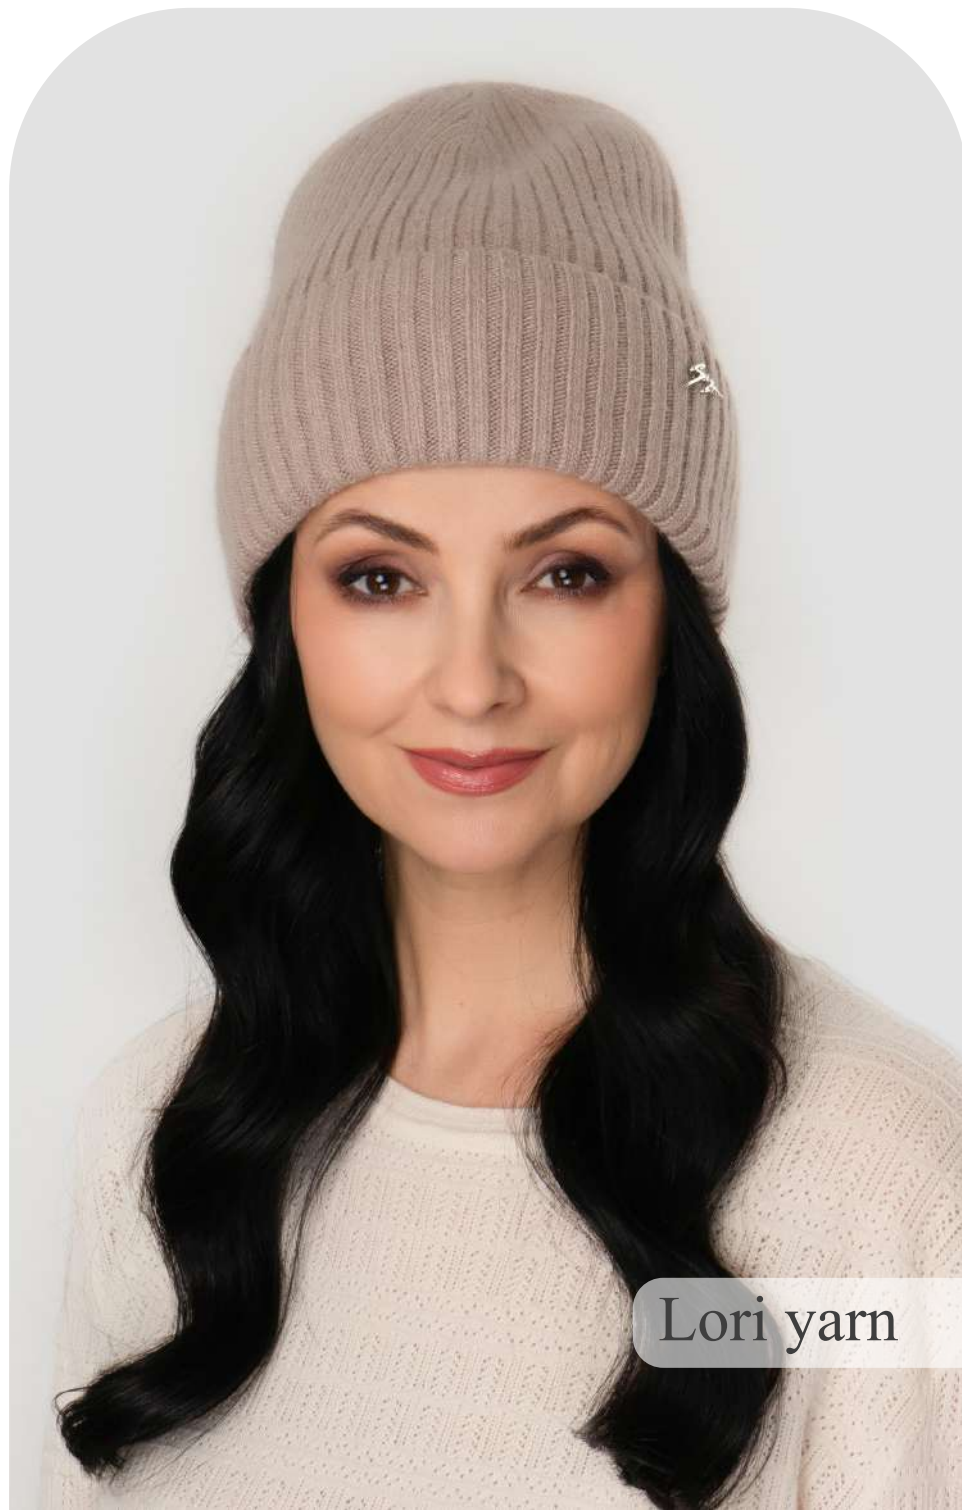

Lori

40% wool, 40% acrylic, 20% angora

Ashley

€ 7.60

Lori yarn

Helli
€ 8.50

Lori yarn

Charlotta